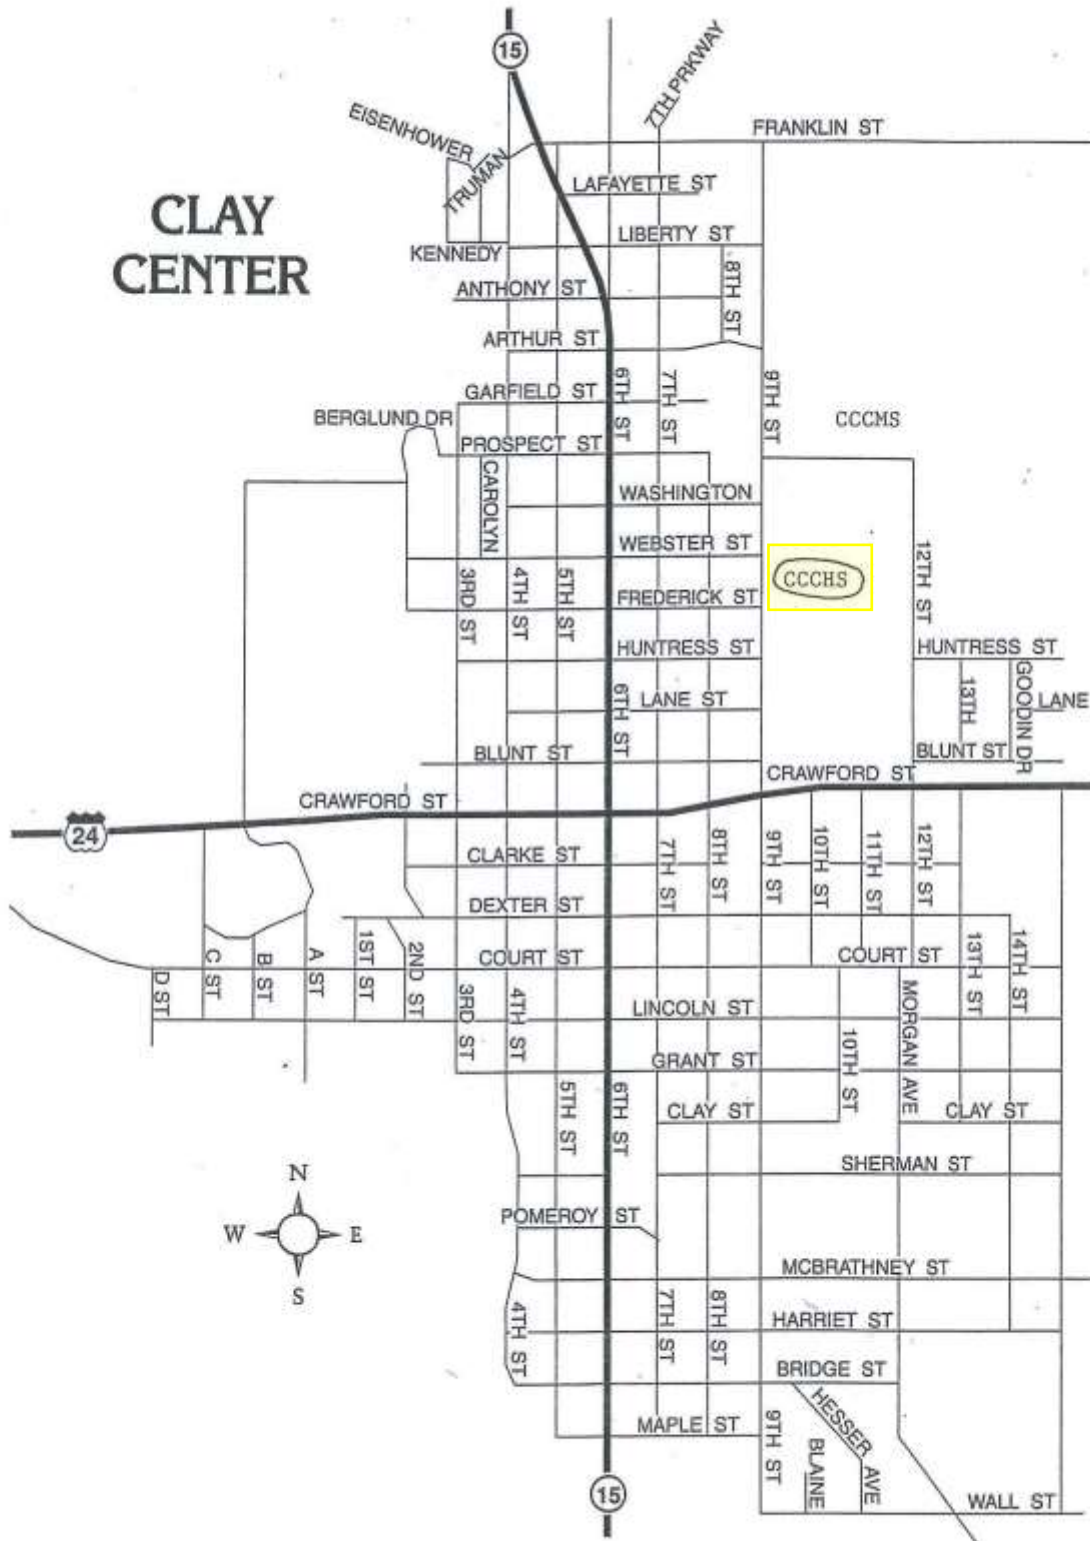

CLAY CENTER