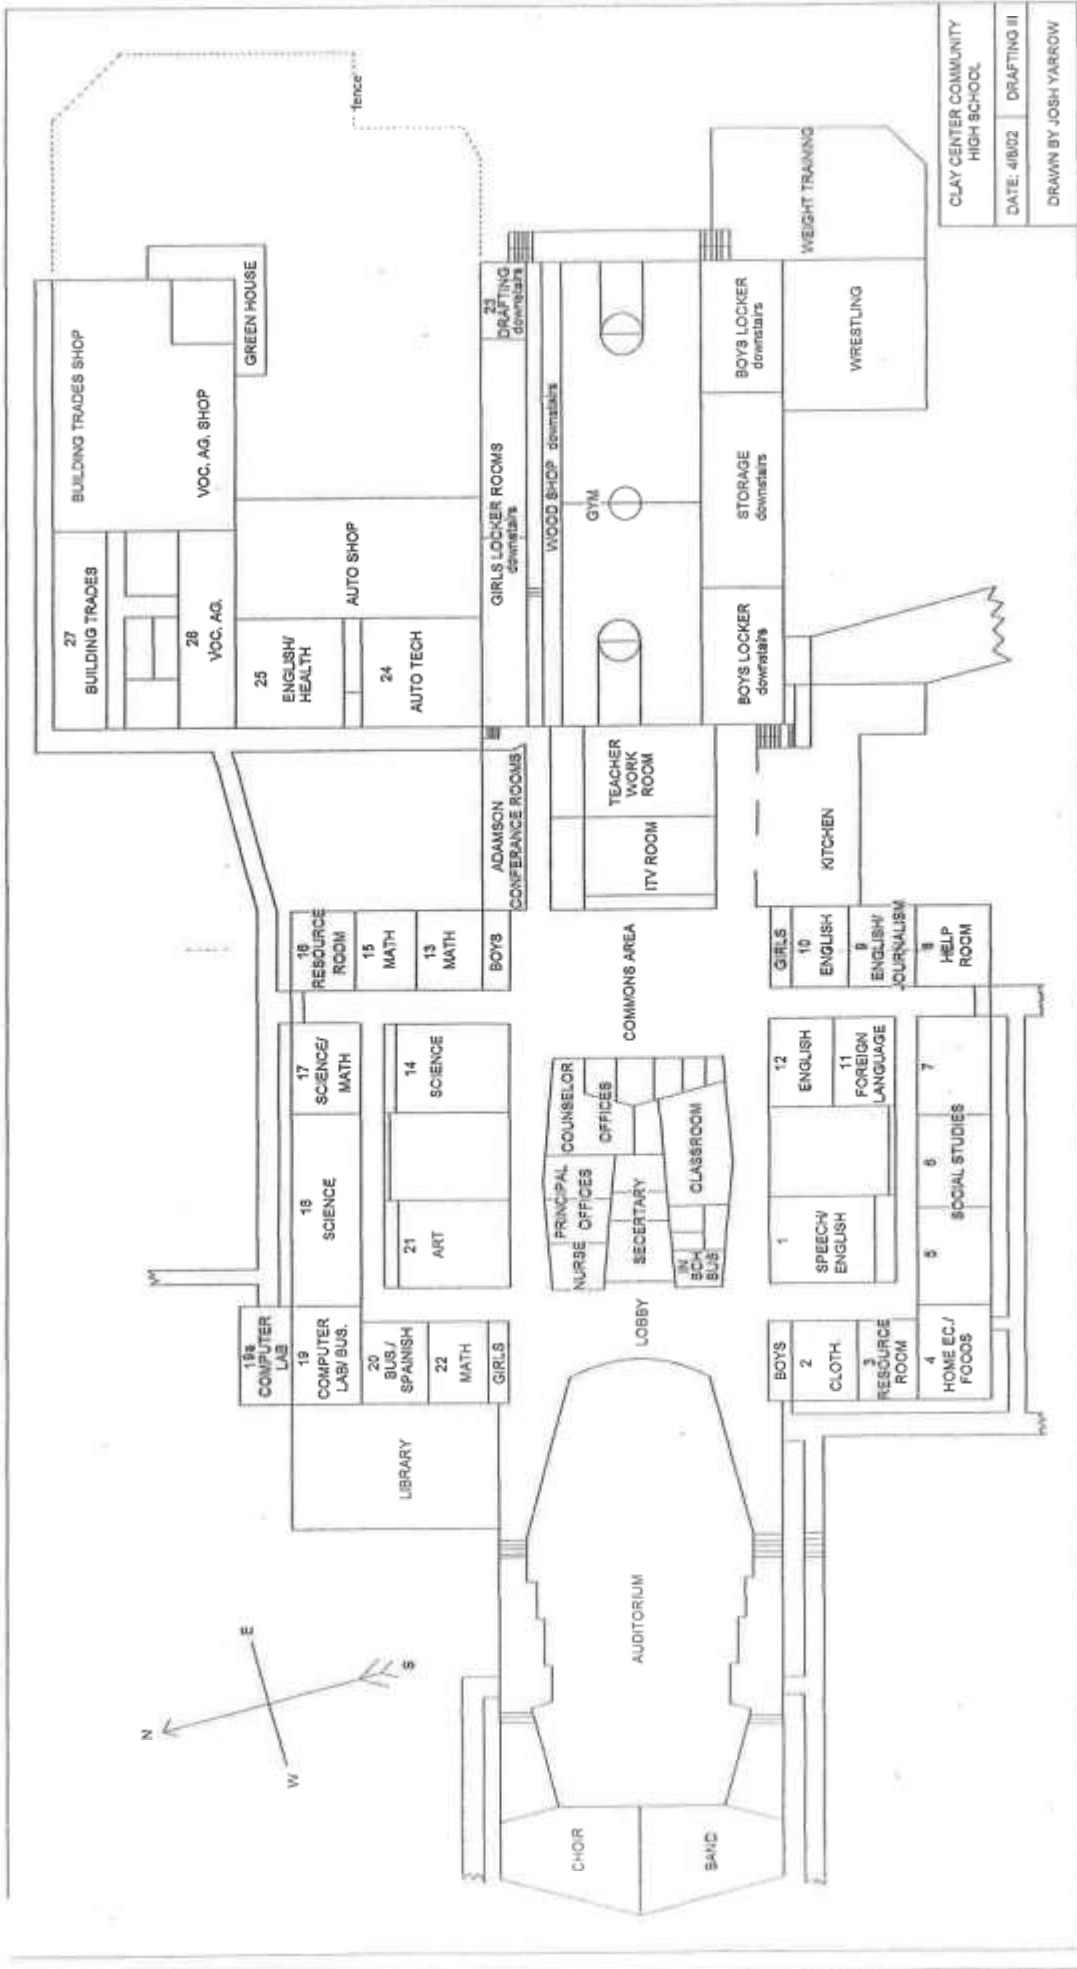

CLAY CENTER COMMUNITY HIGH SCHOOL
DATE: 4/8/02 DRAFTING III
DRAWN BY JOSH YARROW